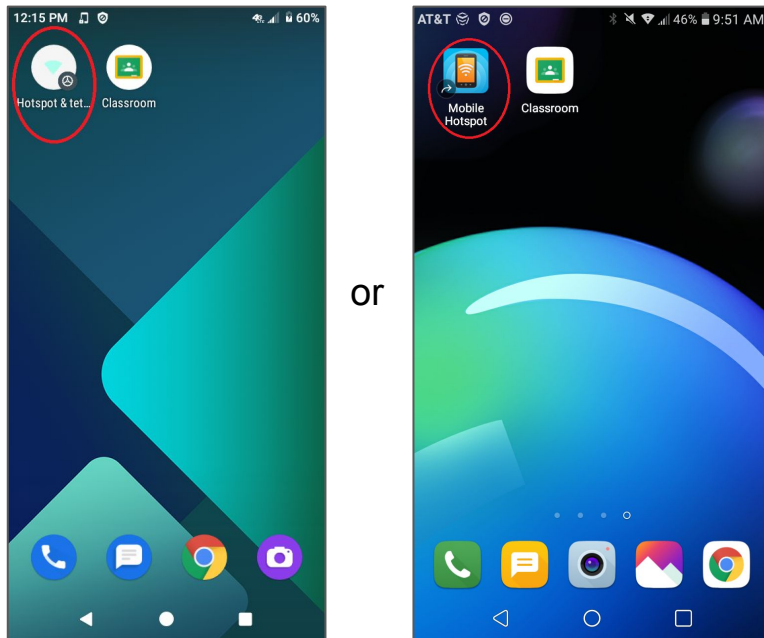

Mobile Hotspot Tutorial

1. Navigate to the page with the mobile hotspot shortcut:

2. Click Mobile hotspot

3. Turn the hotspot on

or

4. The hotspot will show up as a Wi-Fi connection on whatever device you're using as **zatt##** (the label on the back of the hotspot).