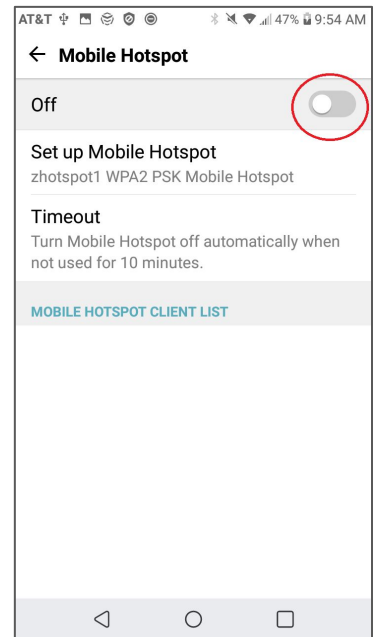

Mobile Hotspot Tutorial

1. Navigate to the page with the mobile hotspot shortcut:

2. Click Mobile hotspot

3. Turn the hotspot on

or

4. The hotspot will show up as a Wi-Fi connection on whatever device you're using as **zatt##** (the label on the back of the hotspot).