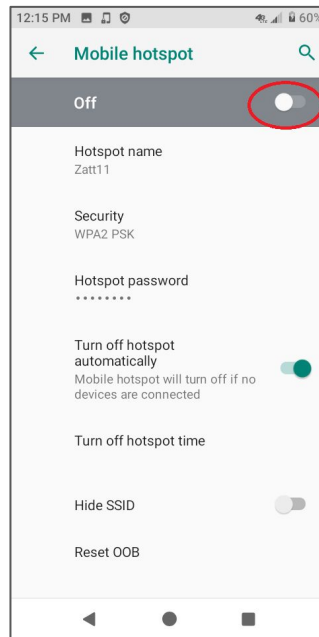

Mobile Hotspot Tutorial

1. Navigate to the page with the mobile hotspot shortcut:

2. Click Mobile hotspot

3. Turn the hotspot on

or

4. The hotspot will show up as a Wi-Fi connection on whatever device you're using as **zatt##** (the label on the back of the hotspot).