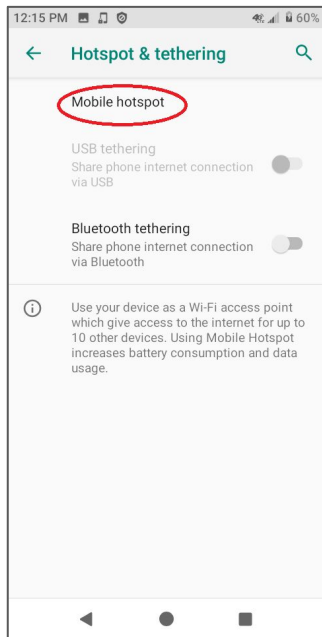

Mobile Hotspot Tutorial

1. Navigate to the page with the mobile hotspot shortcut:

2. Click Mobile hotspot

3. Turn the hotspot on

or

4. The hotspot will show up as a Wi-Fi connection on whatever device you're using as **zatt##** (the label on the back of the hotspot).